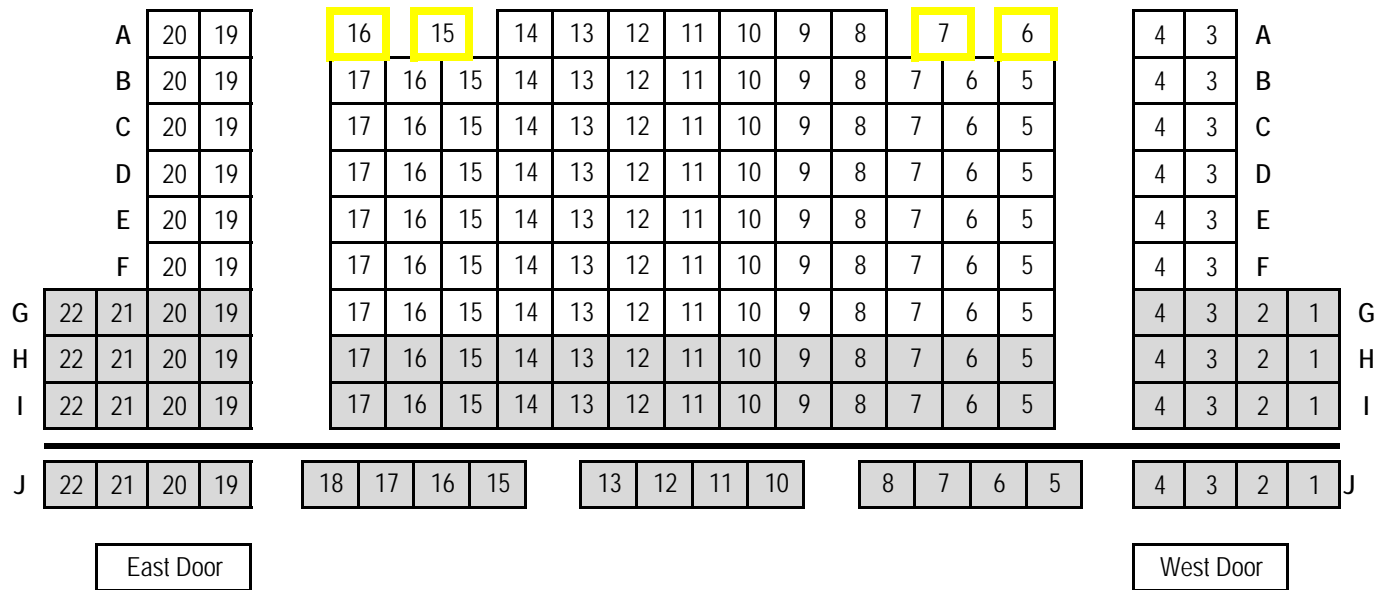

HARD TIMES

STAGE

Premium Seating

 Regular Seating

 Wheelchair Accessible