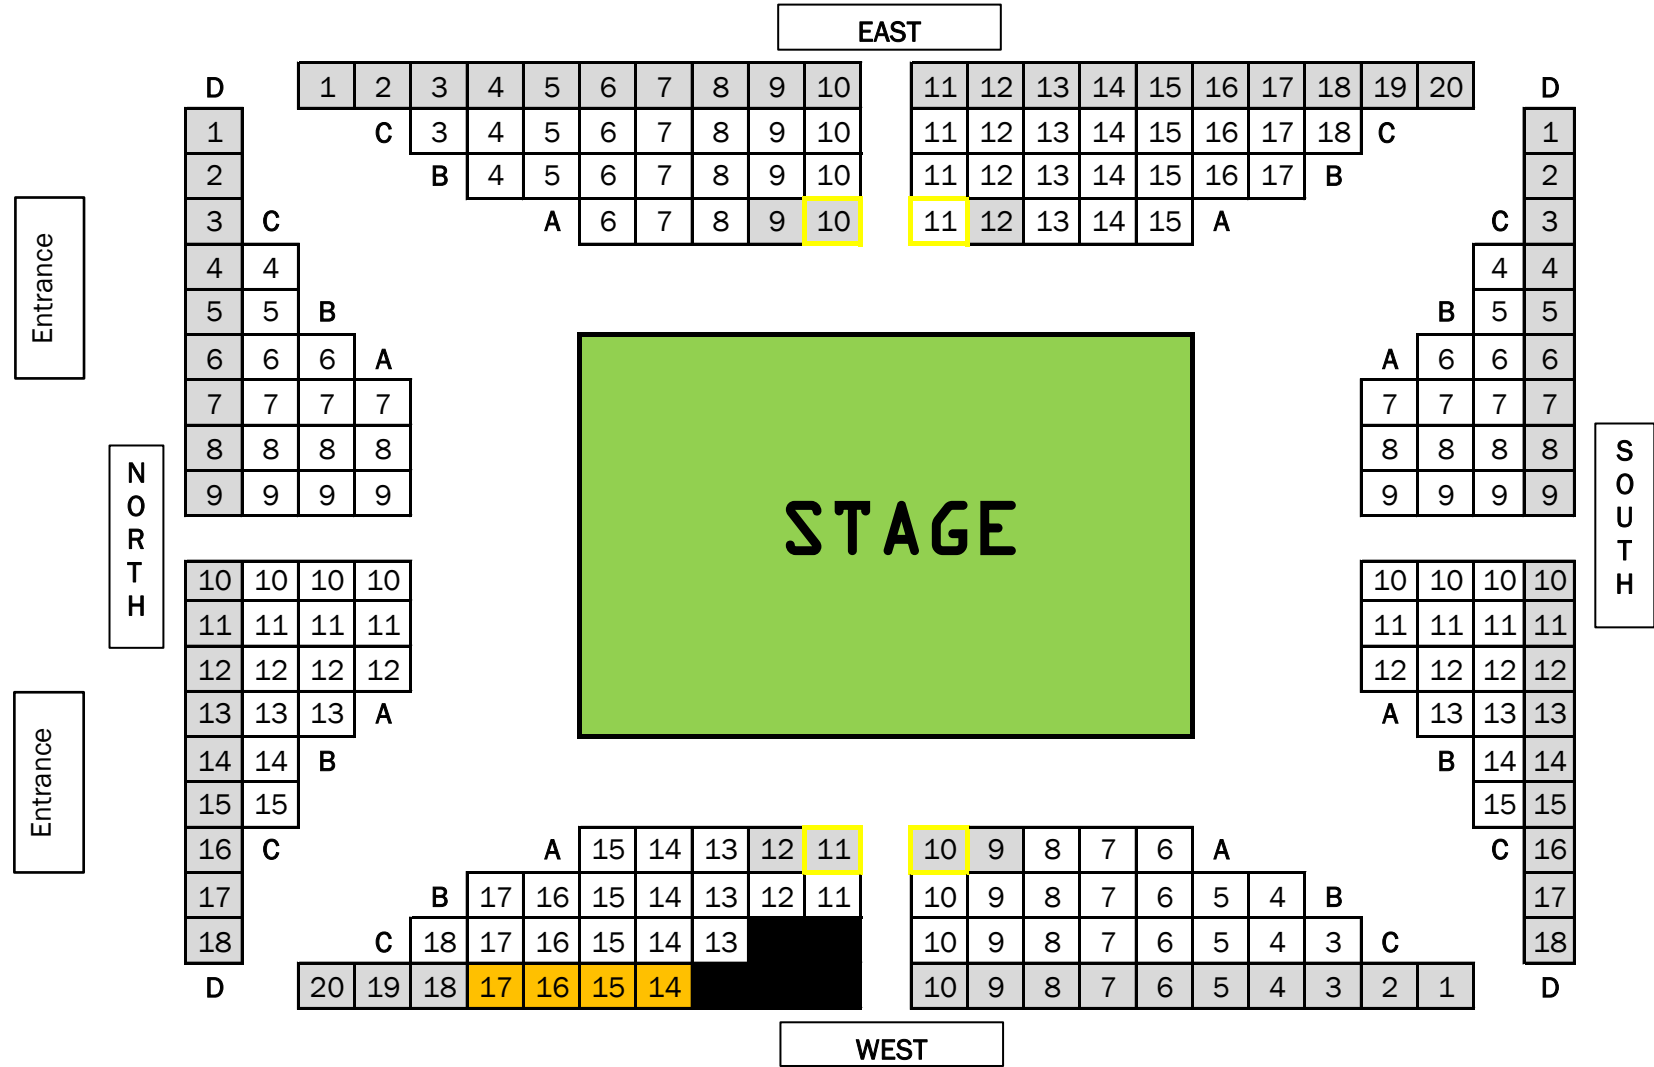

Mary Shelley's FRANKENSTEIN

ADA Accessible

Gold Seats

Silver Seats

Obstructed View